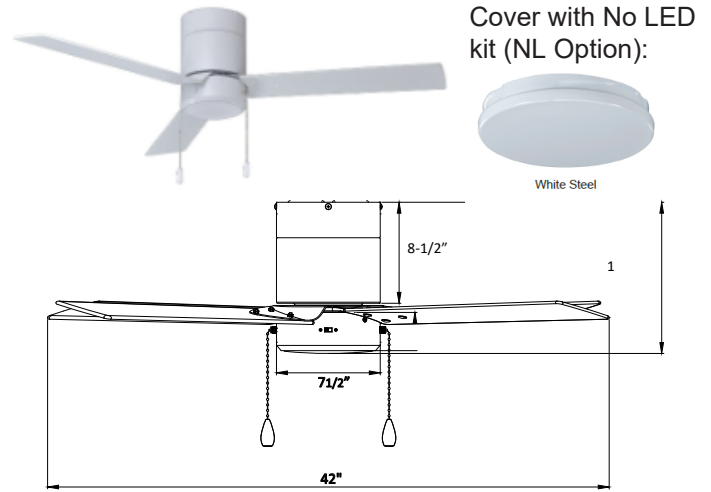

8021-PC

120V

Contemporary - 3-Blade, 42" Sweep Hugger, Pull Chain, Integrated LED Included

DESCRIPTION

The clean lines and modern design of The Contemporary Series add style to any space. The efficient integrated LED light kit provides ample illumination and energy savings over traditional sources.

DESIGN FEATURES

Motor

- 3-Speed | Reversible
- AC Motor | 153 x 9 mm motor | 3 capacitors
- RPM: High: 232 Low: 97
- CFM High: 3214 Low: 1212 | 43.57 W | Efficiency = 73.77
- 76" Lead Wire

Blades

- 3-Blade, 42" sweep
- Blade Construction: MDF¹
- 12° blade pitch

Light Kit

- Integrated LED light kit included
- 15W | 1521 (source) | 789 (delivered) | 3000K | 90 CRI | Dimmable
- Shade: Glass
- Replacement glass: 1021G
- USE NL code to receive without LED kit

Dimensions

11-1/2"	7-1/2"	8-1/2"
Height (lowest point)	Width (housing)	Height (top of blade)

Controls:

- Pull Chain Standard
- Optional remote control (sold separately): RC-10
- Optional wall control (sold separately): WC-4, WC-8, WC-13 and WC-16